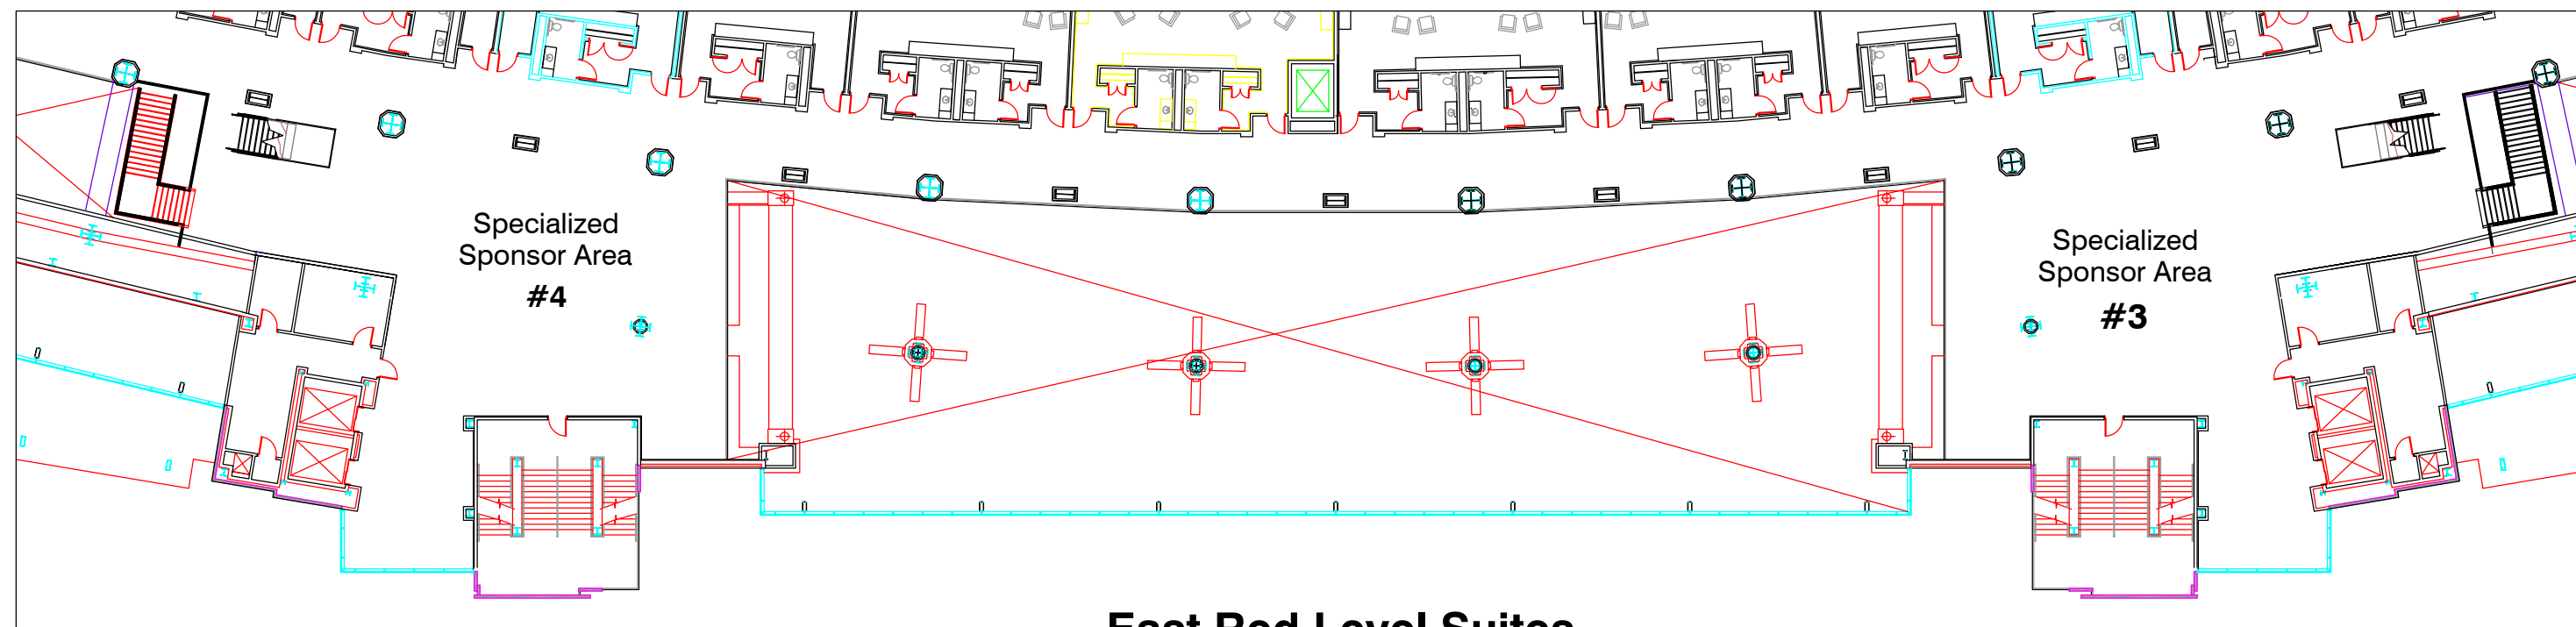

MassCUE Fall Conference
 October 15-16, 2025
 Gillette Stadium • Foxborough, Massachusetts

Cross Insurance Club East

East Red Level Suites

Cross Insurance Club East

164-8x10 booths
 Ceiling height varies (7'2"-8'11")
 Aisle widths as noted

DRAWINGS AS OF 3/31/2025 CM