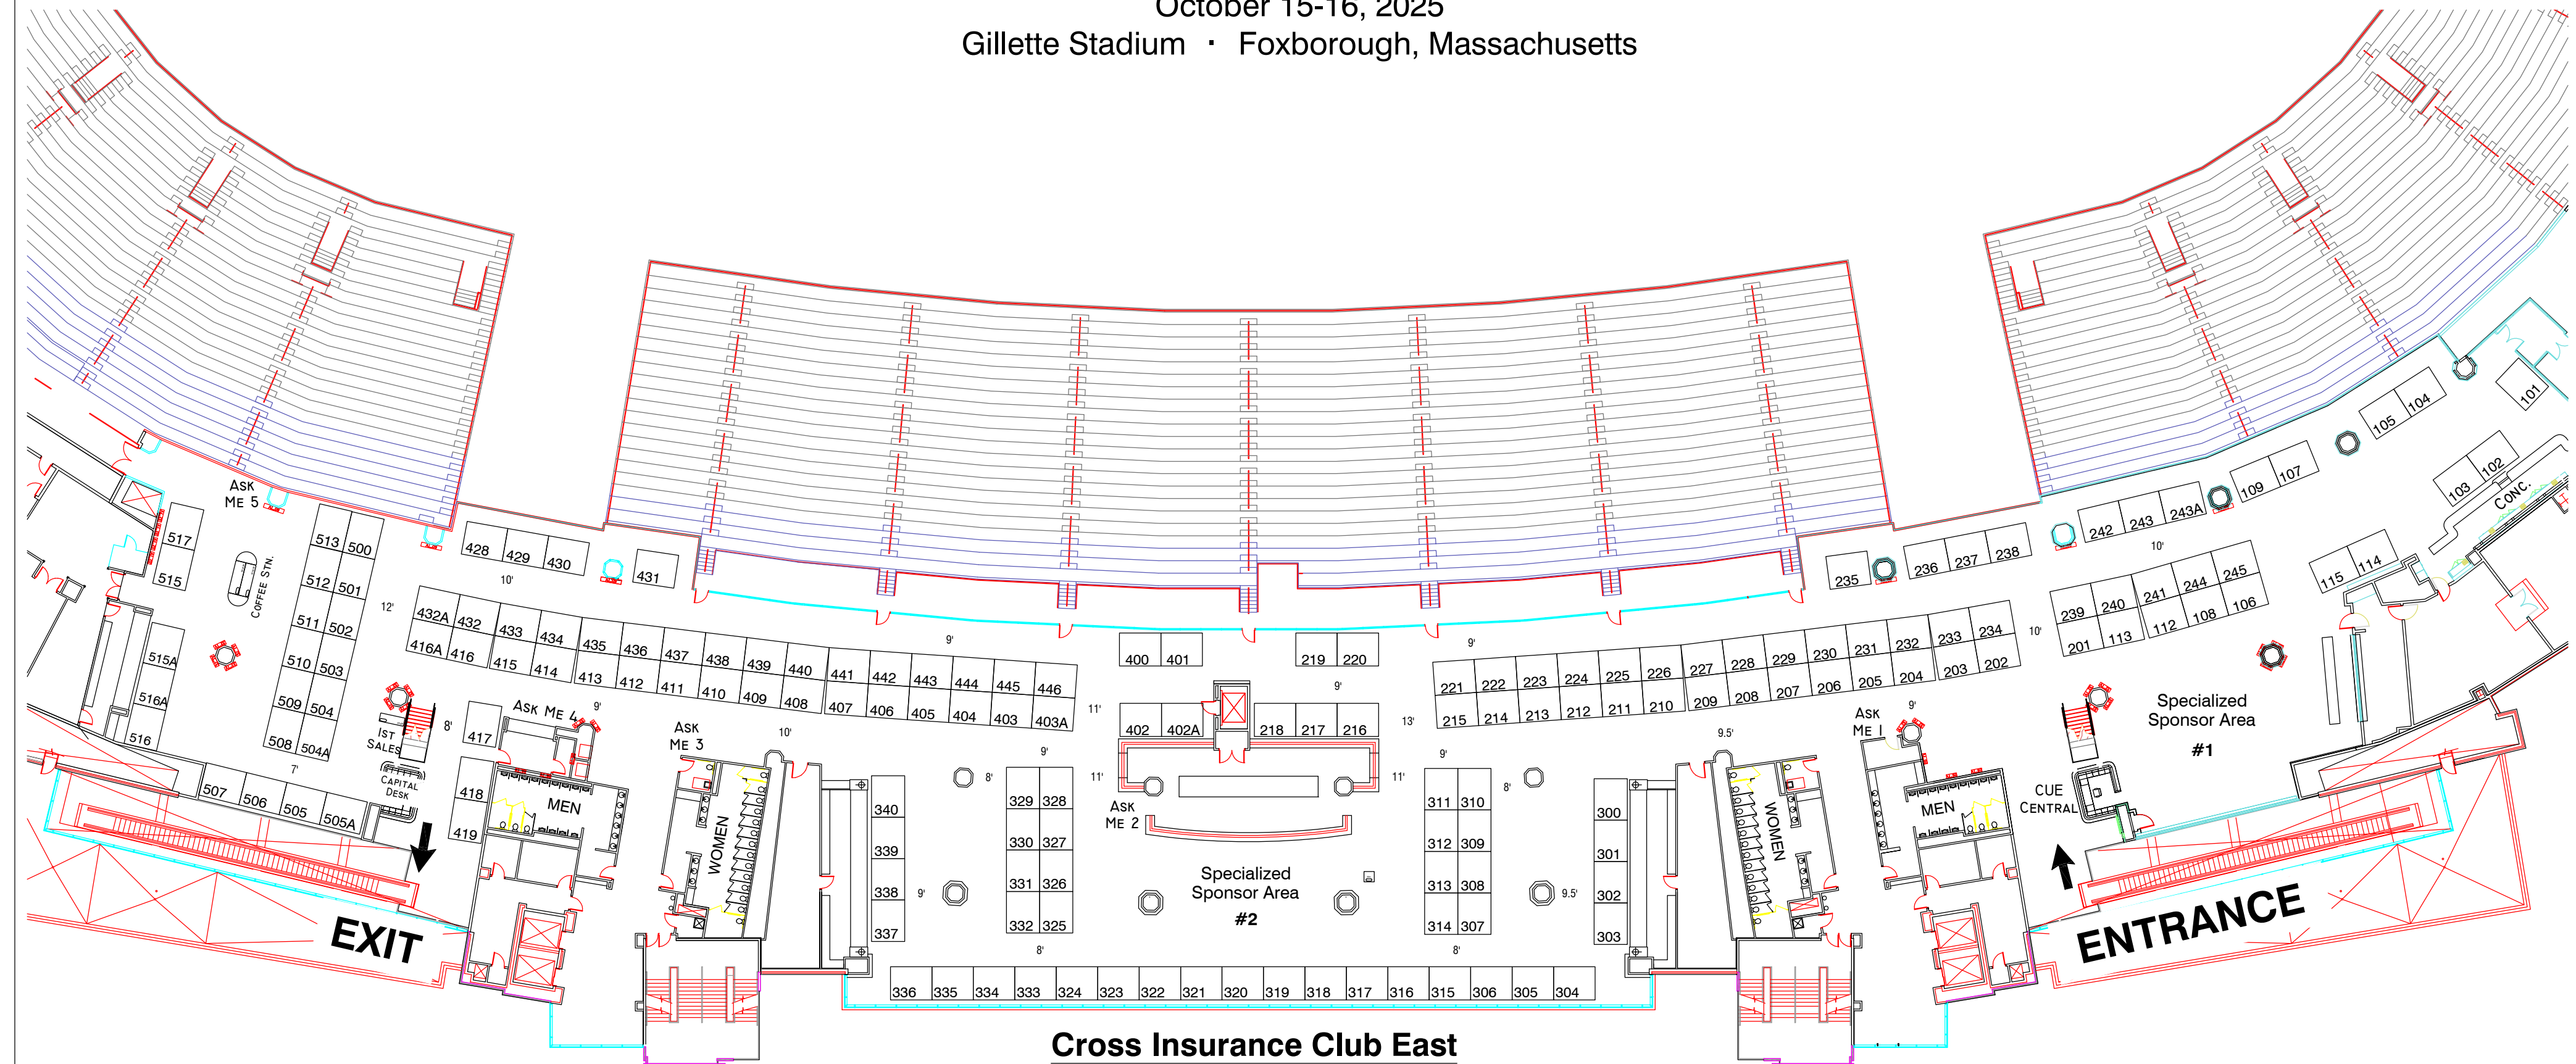

MassCUE Fall Conference
 October 15-16, 2025
 Gillette Stadium • Foxborough, Massachusetts

Cross Insurance Club East

East Red Level Suites

Cross Insurance Club East

164-8x10 booths
 Ceiling height varies (7'2"-8'11")
 Aisle widths as noted

DRAWINGS AS OF 3/31/2025 CM