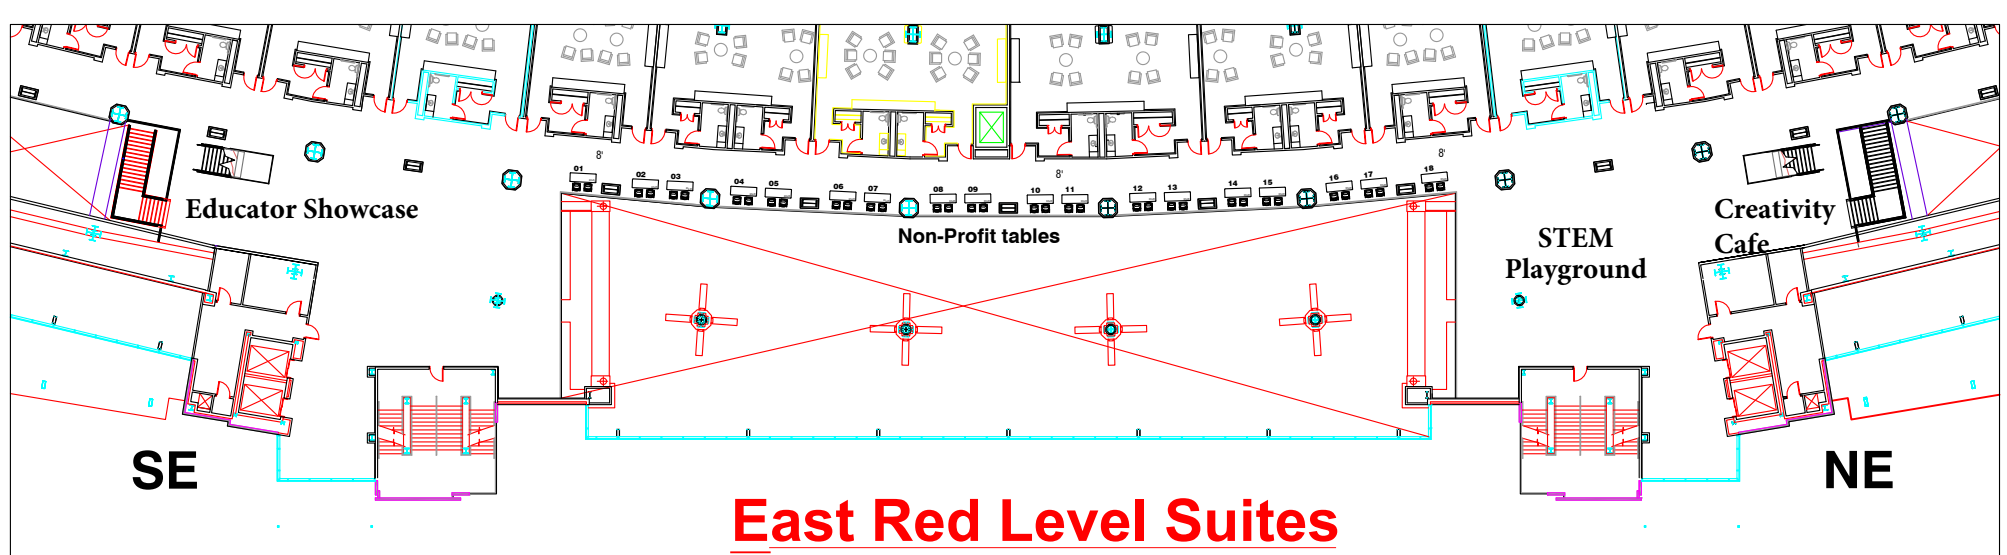

East Red Level Suites

18-6x2 tabletop exhibits
(NOT TO SCALE)

Putnam East Club
159-8x10 booths, 1-20x8 booth
Ceiling height varies (7'2"-8'11")
Aisle widths as noted