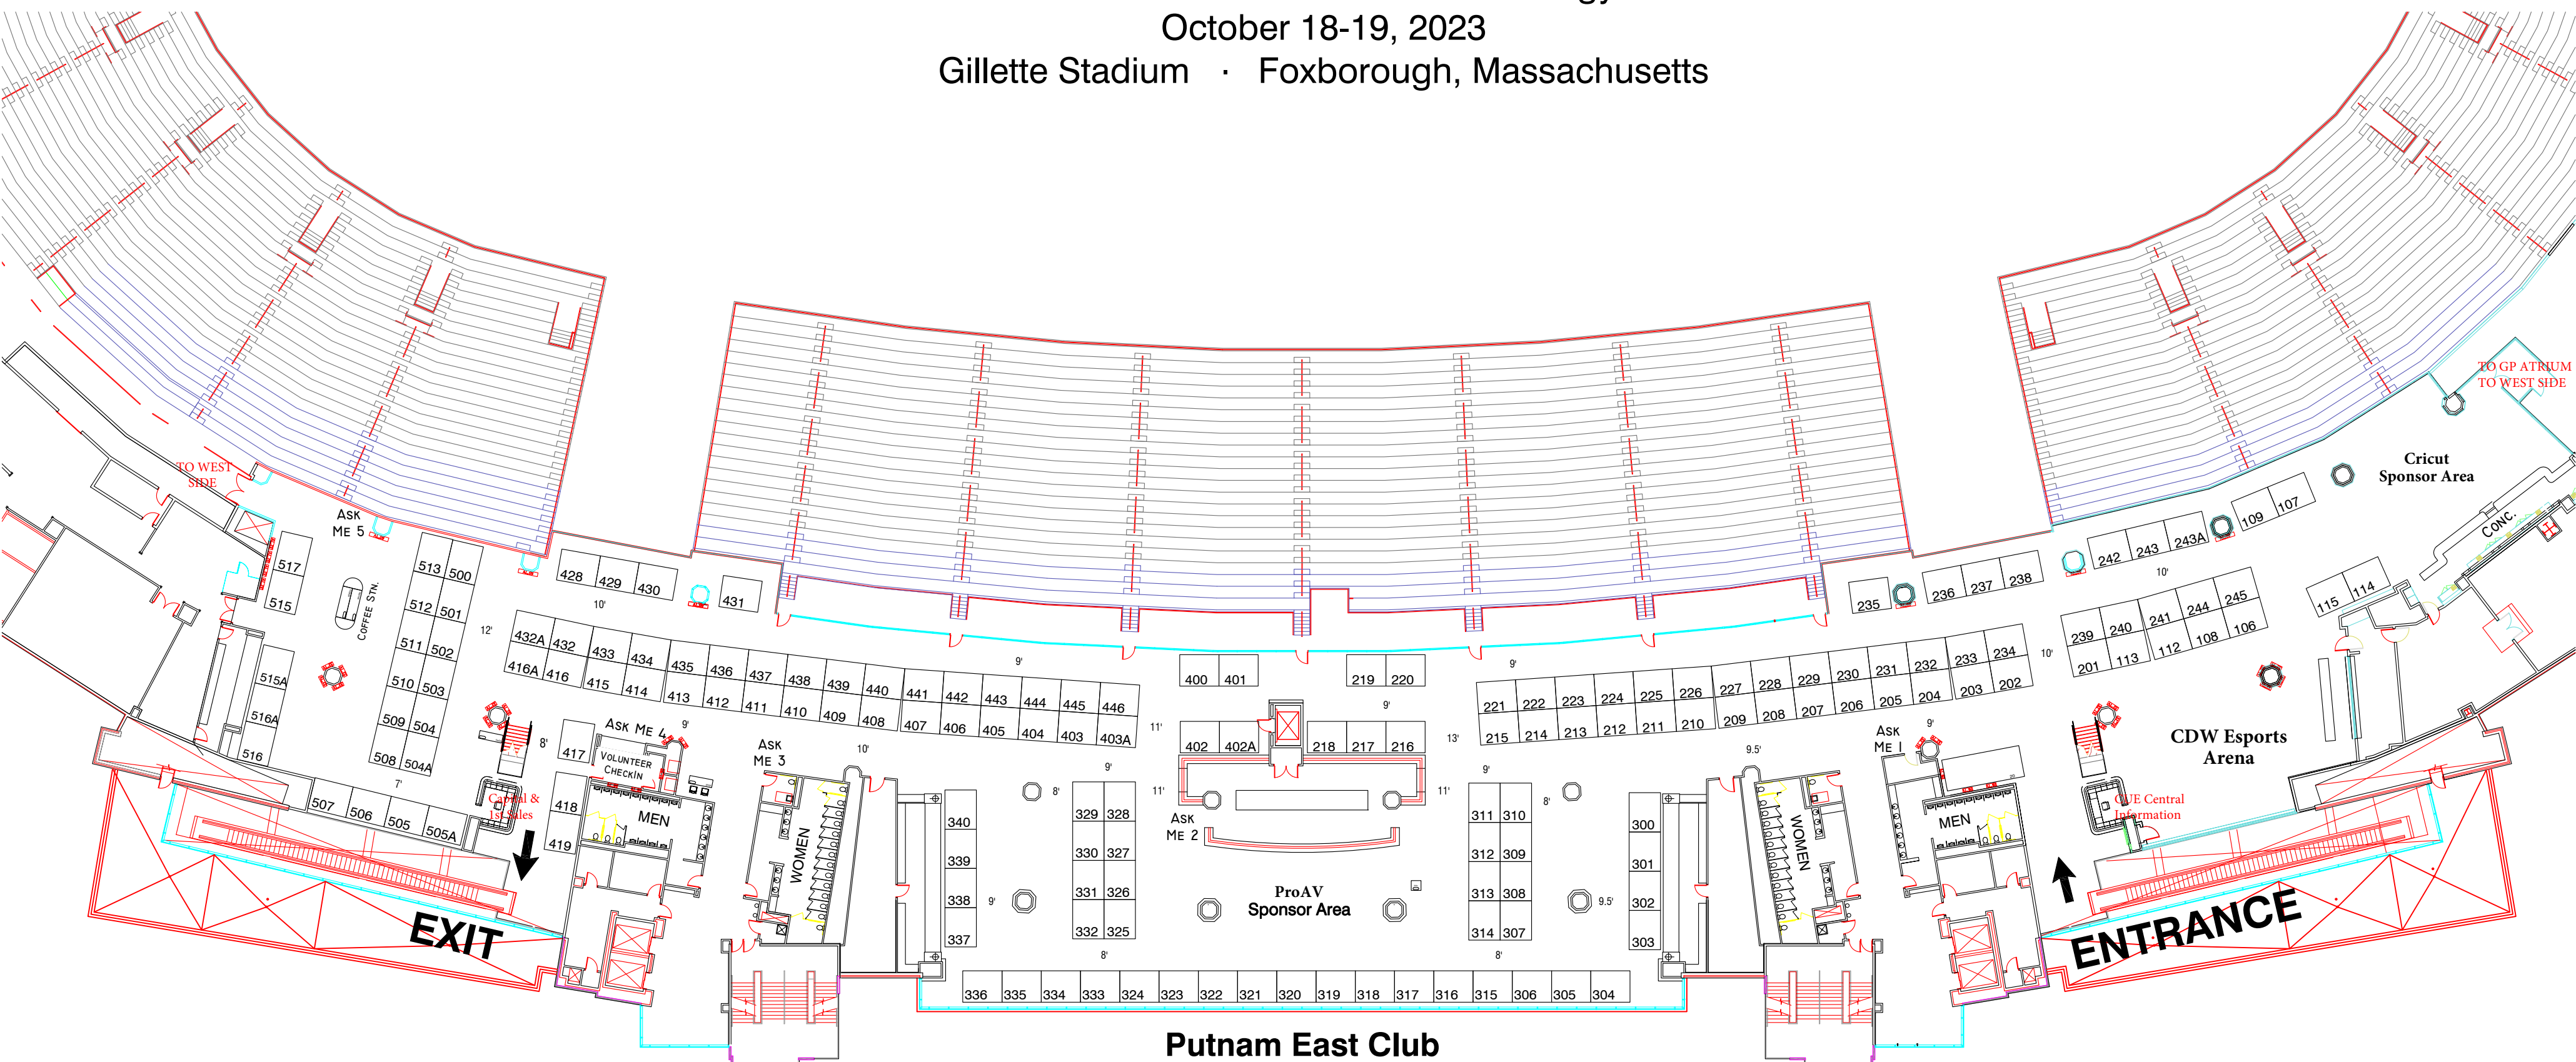

MassCUE and M.A.S.S. 2023 Annual Technology Conference
 October 18-19, 2023
 Gillette Stadium · Foxborough, Massachusetts

Putnam East Club

East Blue Level Suites

East Red Level Suites

18-6x2 tabletop exhibits
 (NOT TO SCALE)

Putnam East Club
 159-8x10 booths, 1-20x8 booth
 Ceiling height varies (7'2"-8'11")
 Aisle widths as noted