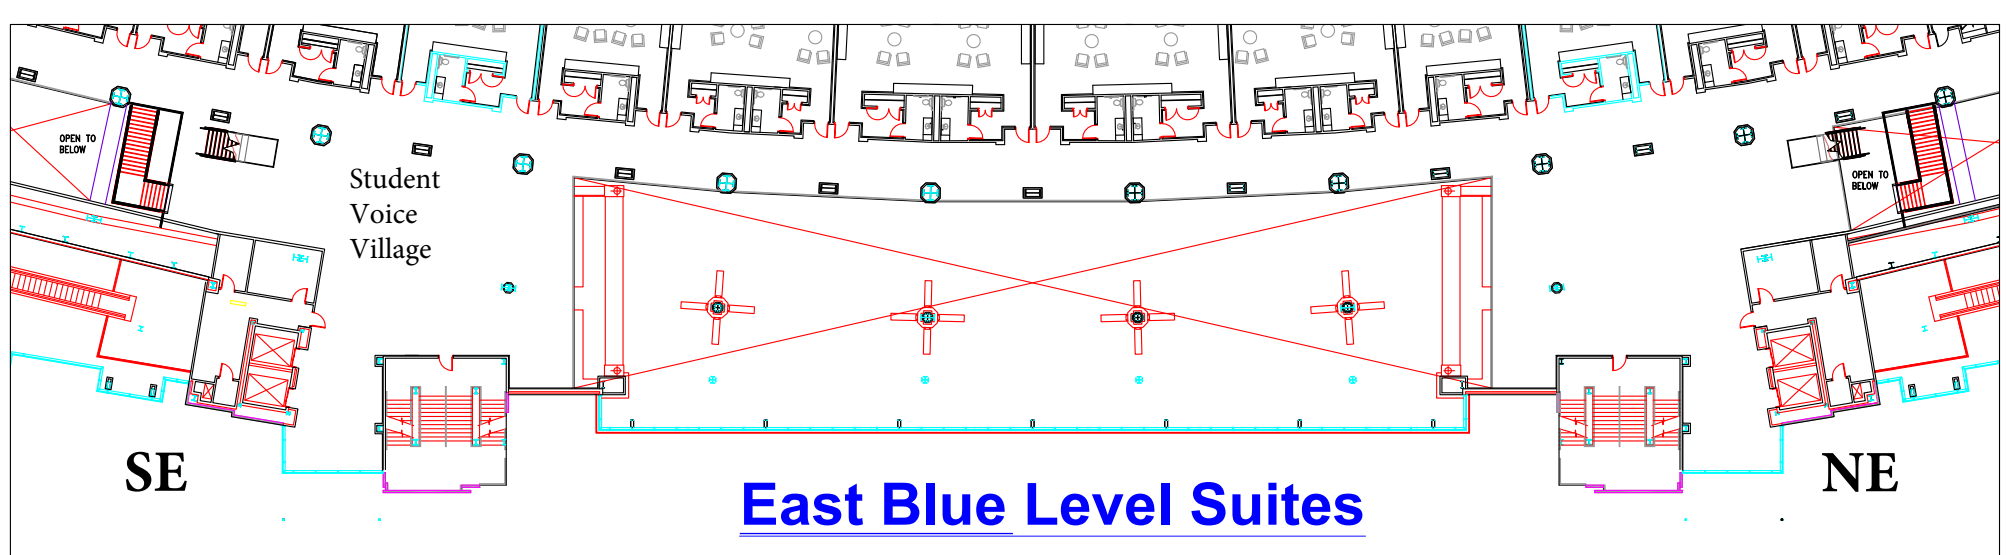

East Blue Level Suites