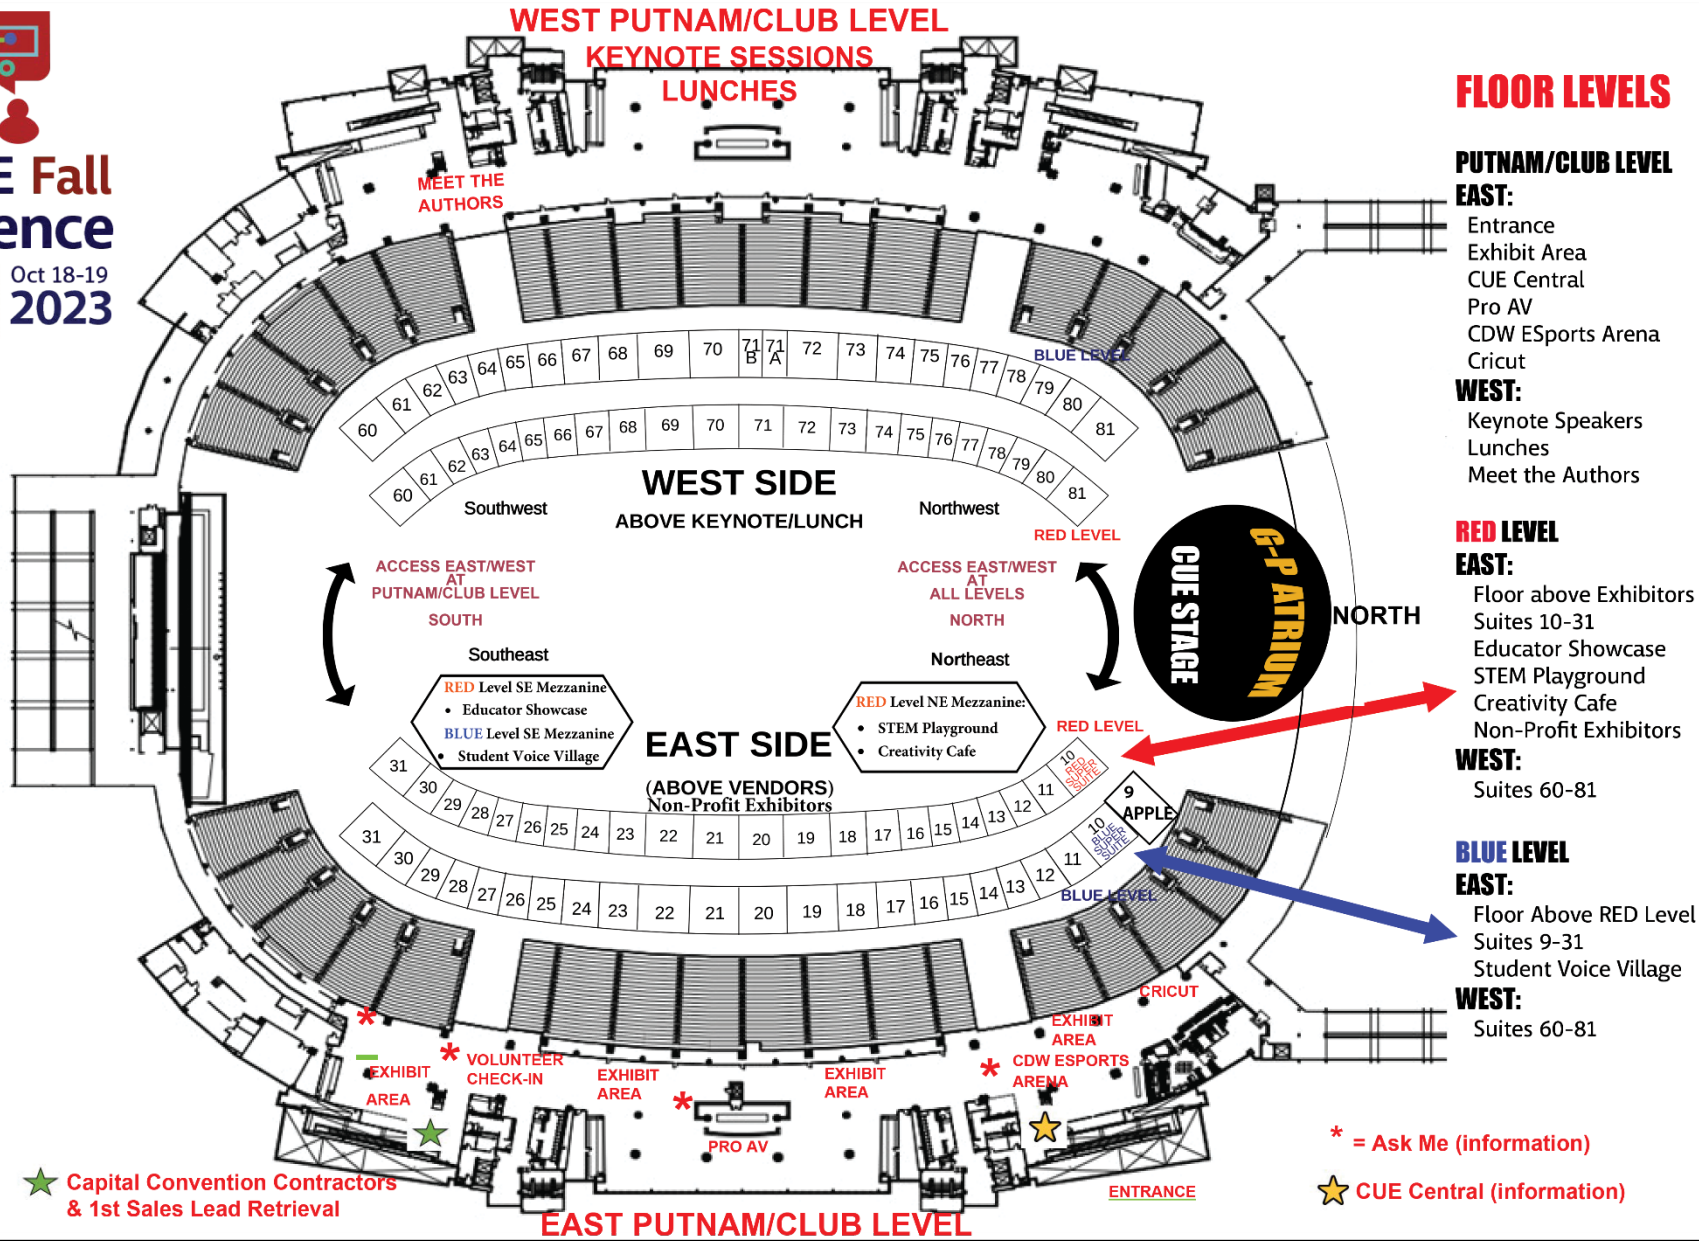

MassCUE Fall Conference

#MassCUE

In partnership with M.A.S.S.

Oct 18-19
2023

FLOOR LEVELS

PUTNAM/CLUB LEVEL EAST:

- Entrance
- Exhibit Area
- CUE Central
- Pro AV
- CDW ESports Arena
- Cricut

WEST:

- Keynote Speakers
- Lunches
- Meet the Authors

RED LEVEL

EAST:

- Floor above Exhibitors
- Suites 10-31
- Educator Showcase
- STEM Playground
- Creativity Cafe
- Non-Profit Exhibitors

WEST:

- Suites 60-81

BLUE LEVEL

EAST:

- Floor Above RED Level
- Suites 9-31
- Student Voice Village

WEST:

- Suites 60-81

* = Ask Me (information)

★ CUE Central (information)