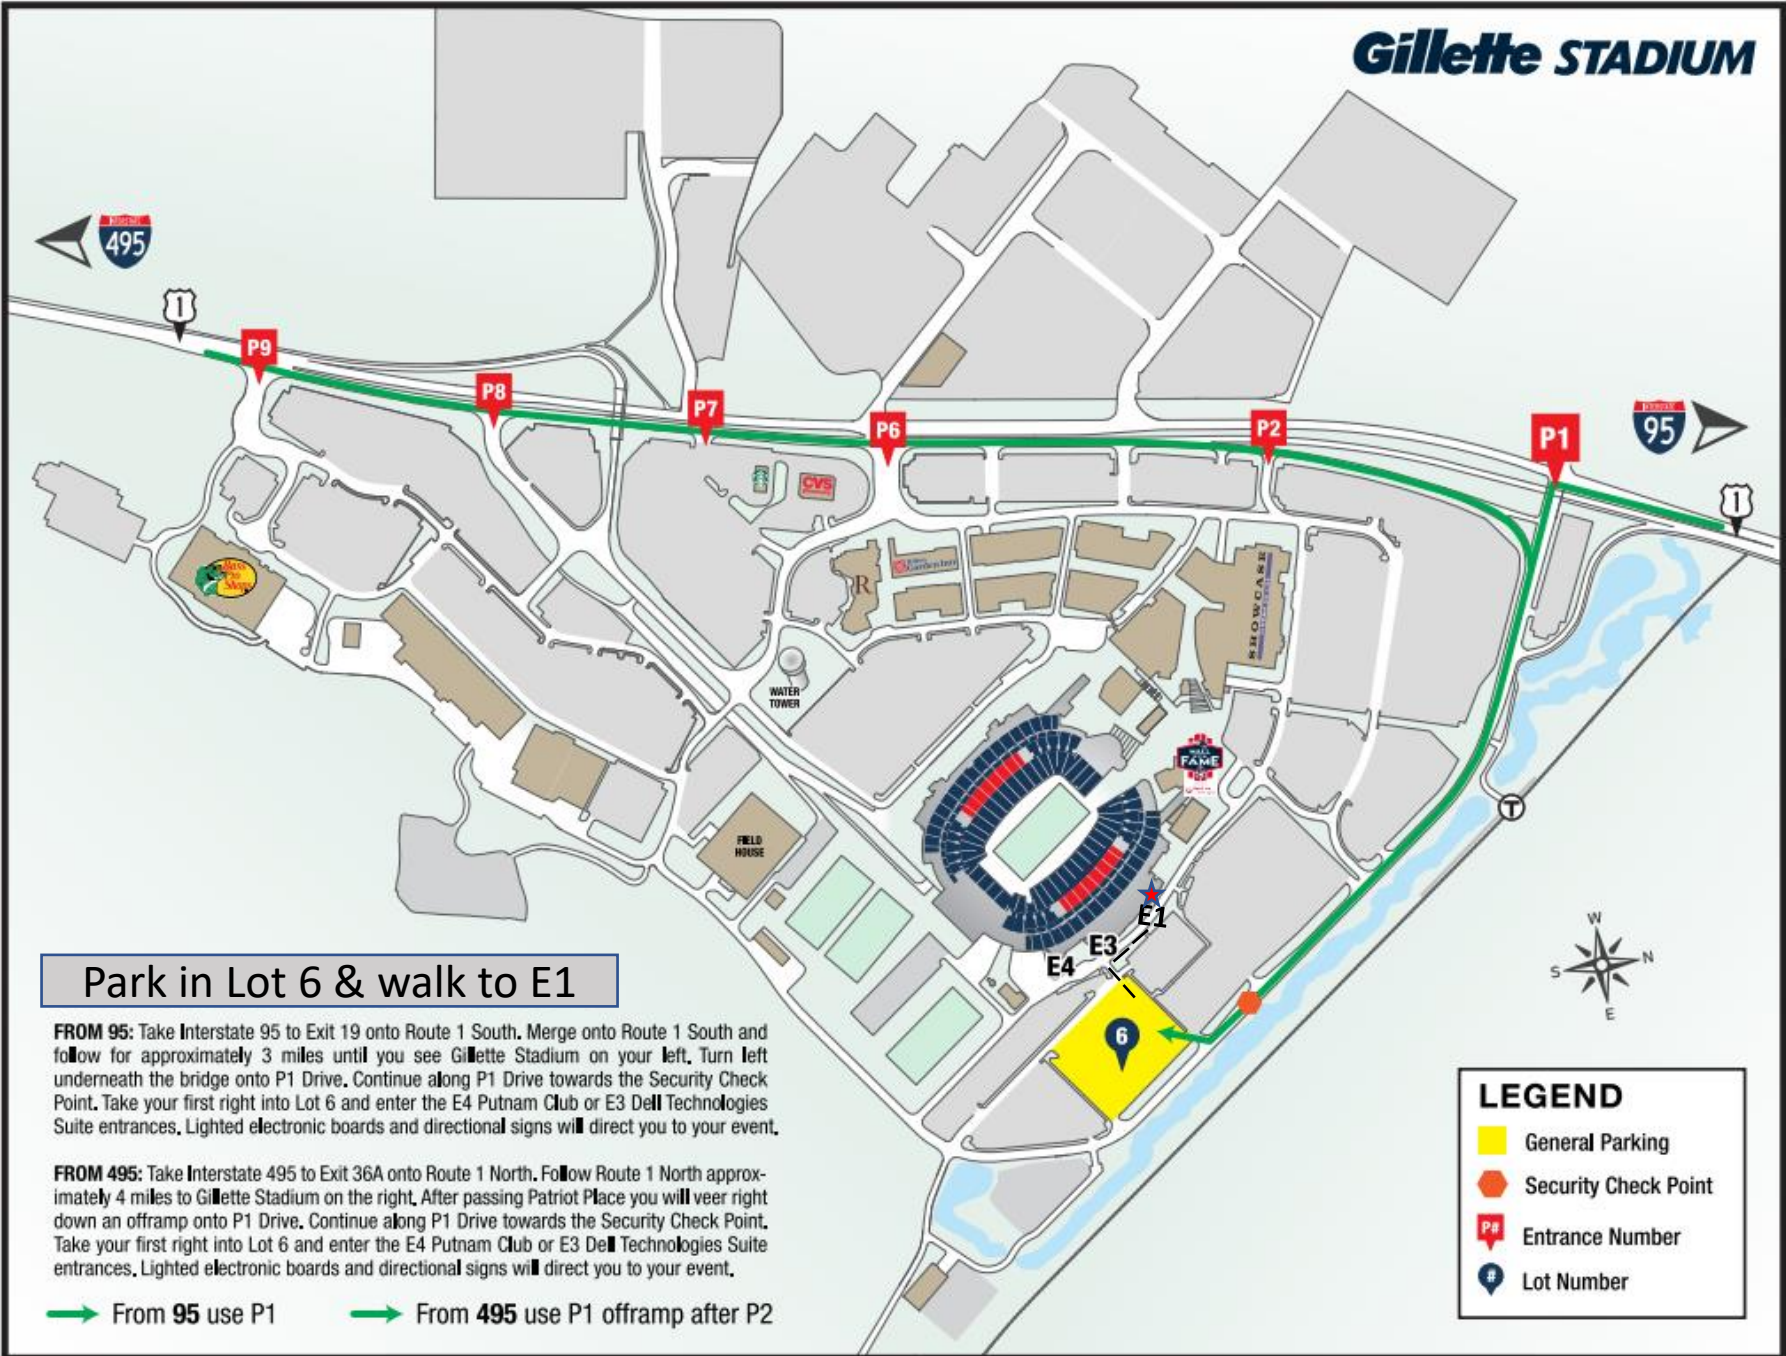

Gillette STADIUM

Park in Lot 6 & walk to E1

FROM 95: Take Interstate 95 to Exit 19 onto Route 1 South. Merge onto Route 1 South and follow for approximately 3 miles until you see Gillette Stadium on your left. Turn left underneath the bridge onto P1 Drive. Continue along P1 Drive towards the Security Check Point. Take your first right into Lot 6 and enter the E4 Putnam Club or E3 Dell Technologies Suite entrances. Lighted electronic boards and directional signs will direct you to your event.

FROM 495: Take Interstate 495 to Exit 36A onto Route 1 North. Follow Route 1 North approximately 4 miles to Gillette Stadium on the right. After passing Patriot Place you will veer right down an offramp onto P1 Drive. Continue along P1 Drive towards the Security Check Point. Take your first right into Lot 6 and enter the E4 Putnam Club or E3 Dell Technologies Suite entrances. Lighted electronic boards and directional signs will direct you to your event.

→ From 95 use P1 → From 495 use P1 offramp after P2

LEGEND

- General Parking
- Security Check Point
- Entrance Number
- Lot Number