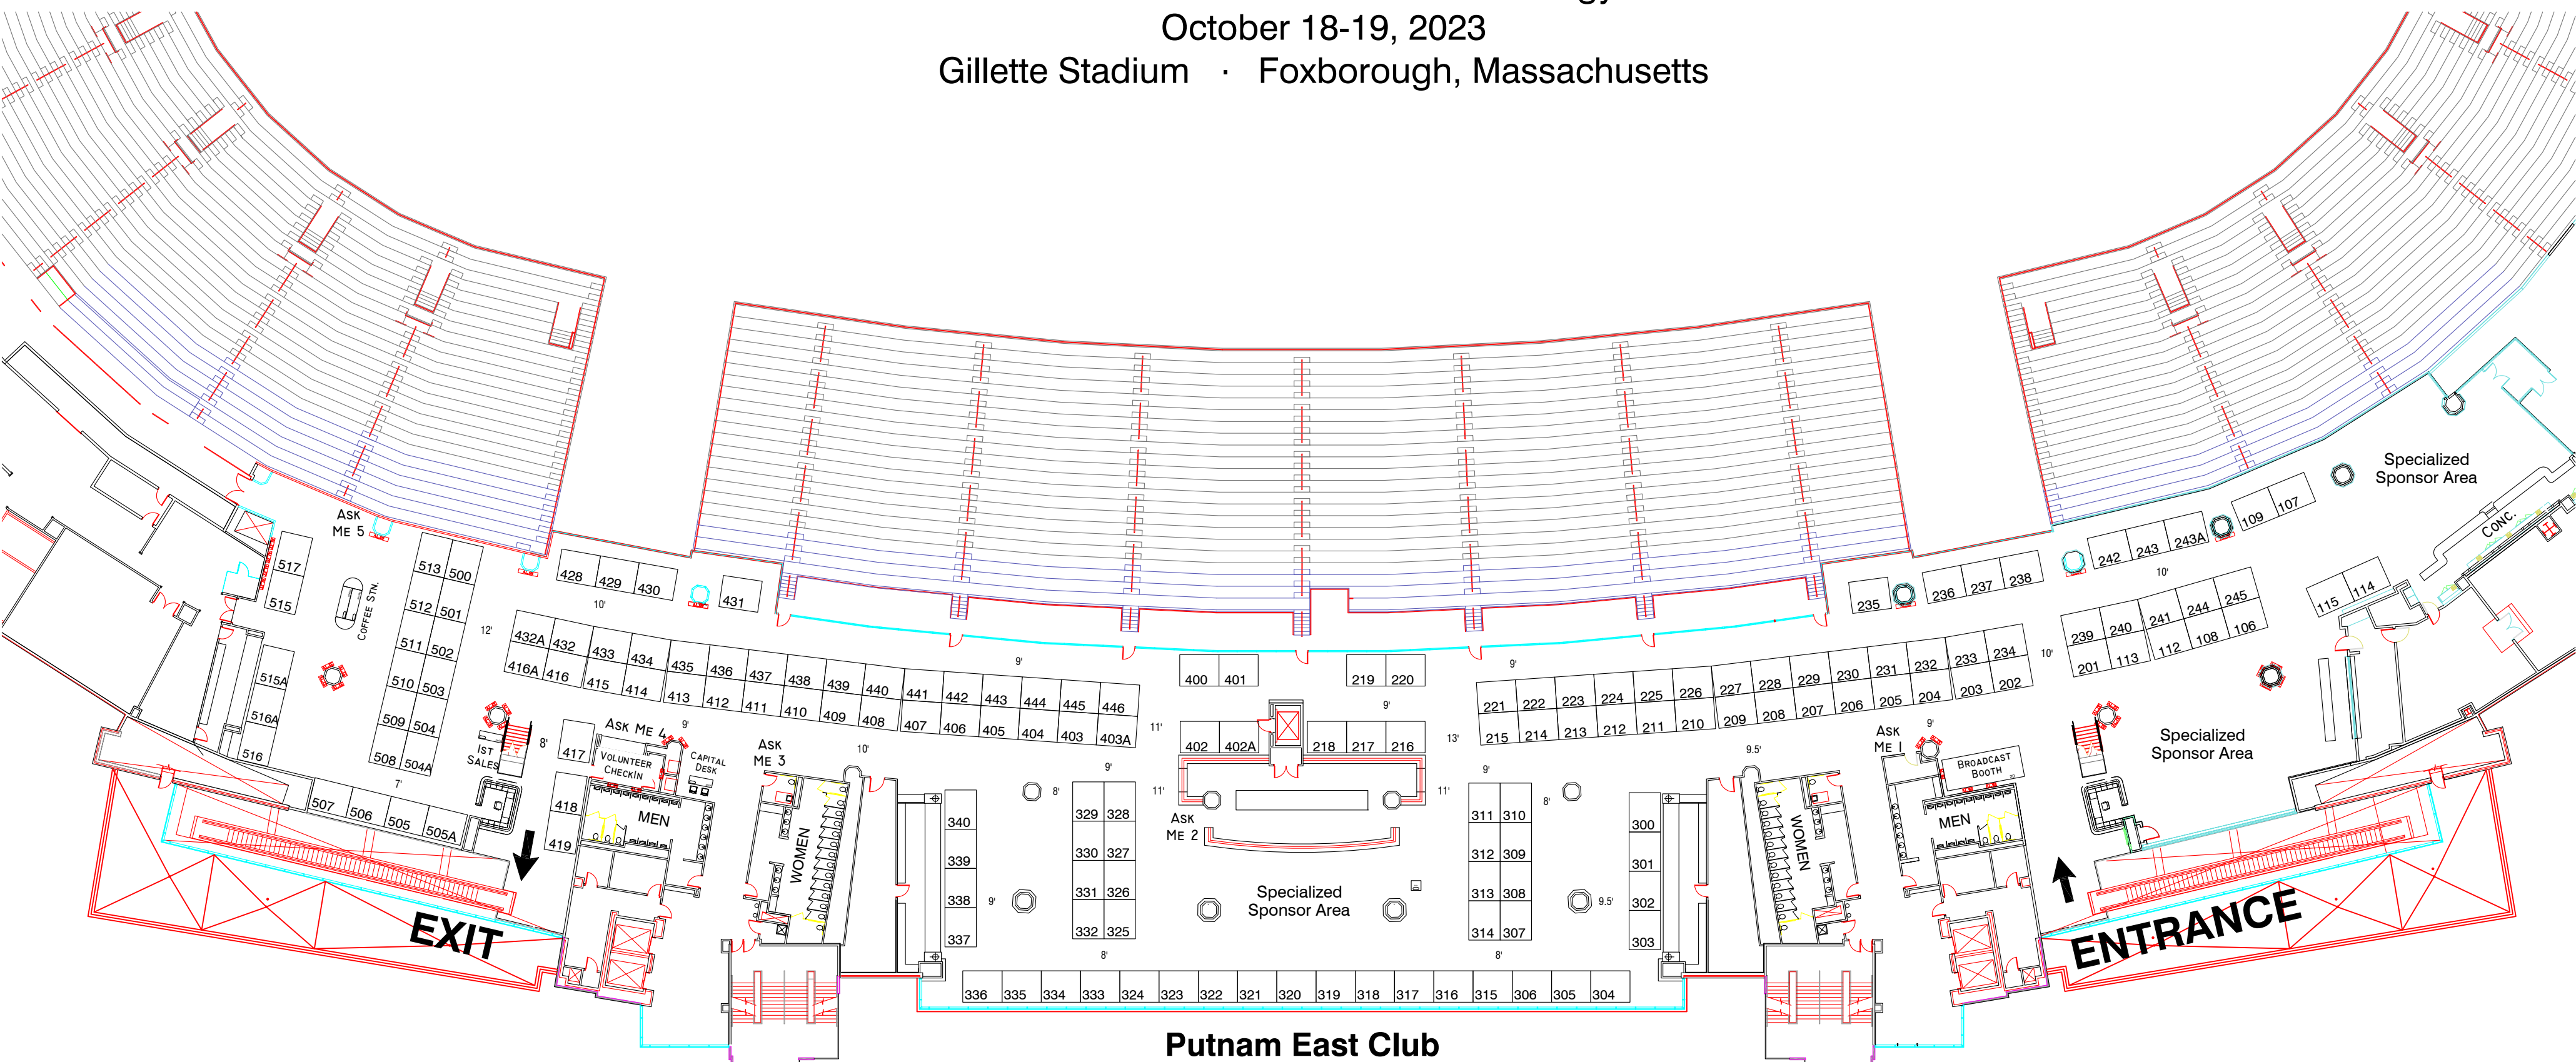

MassCUE and M.A.S.S. 2023 Annual Technology Conference
 October 18-19, 2023
 Gillette Stadium · Foxborough, Massachusetts

Putnam East Club

West Red Level Suites

East Red Level Suites

18-6x2 tabletop exhibits
 (NOT TO SCALE)

Putnam East Club
 159-8x10 booths, 1-20x8 booth
 Ceiling height varies (7'2"-8'11")
 Aisle widths as noted

DRAWINGS AS OF 3/15/2023 CM