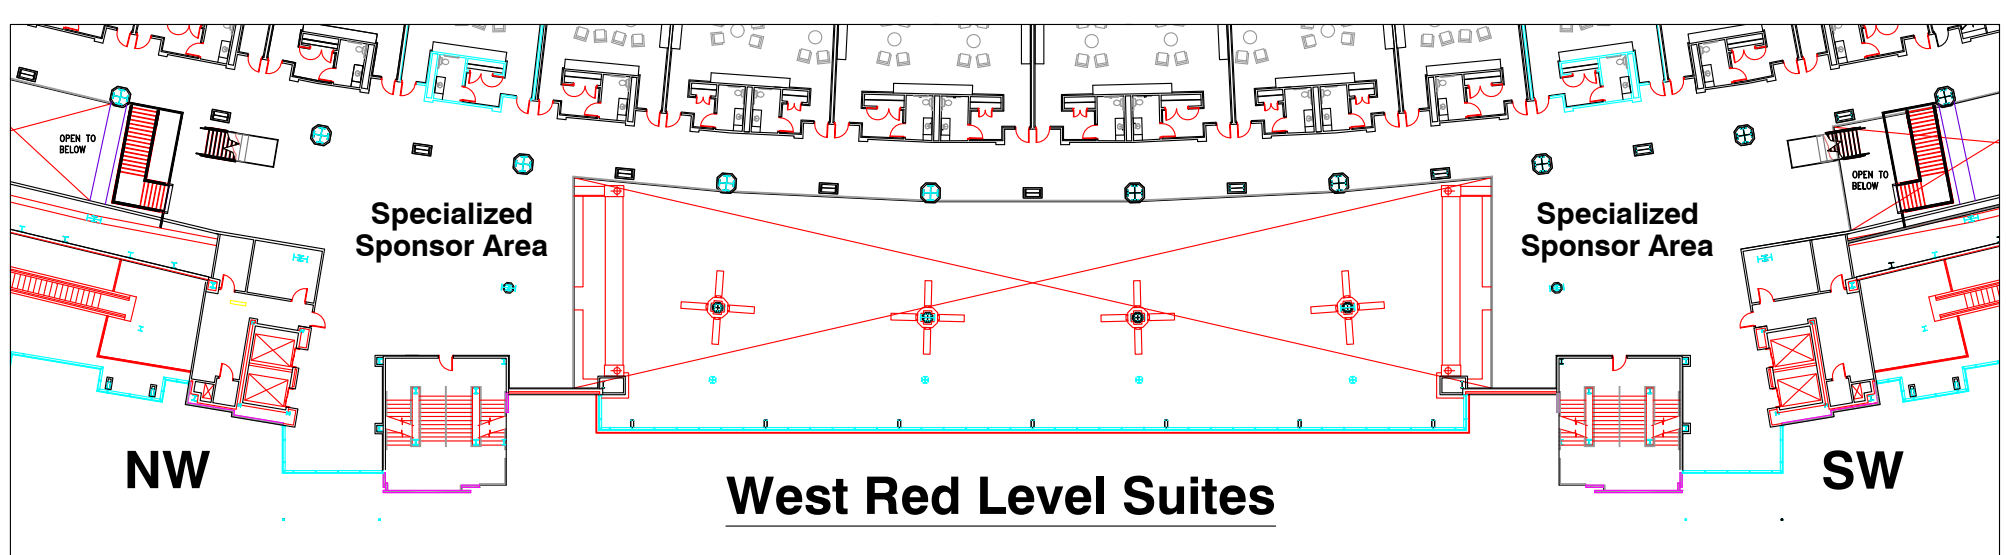

West Red Level Suites