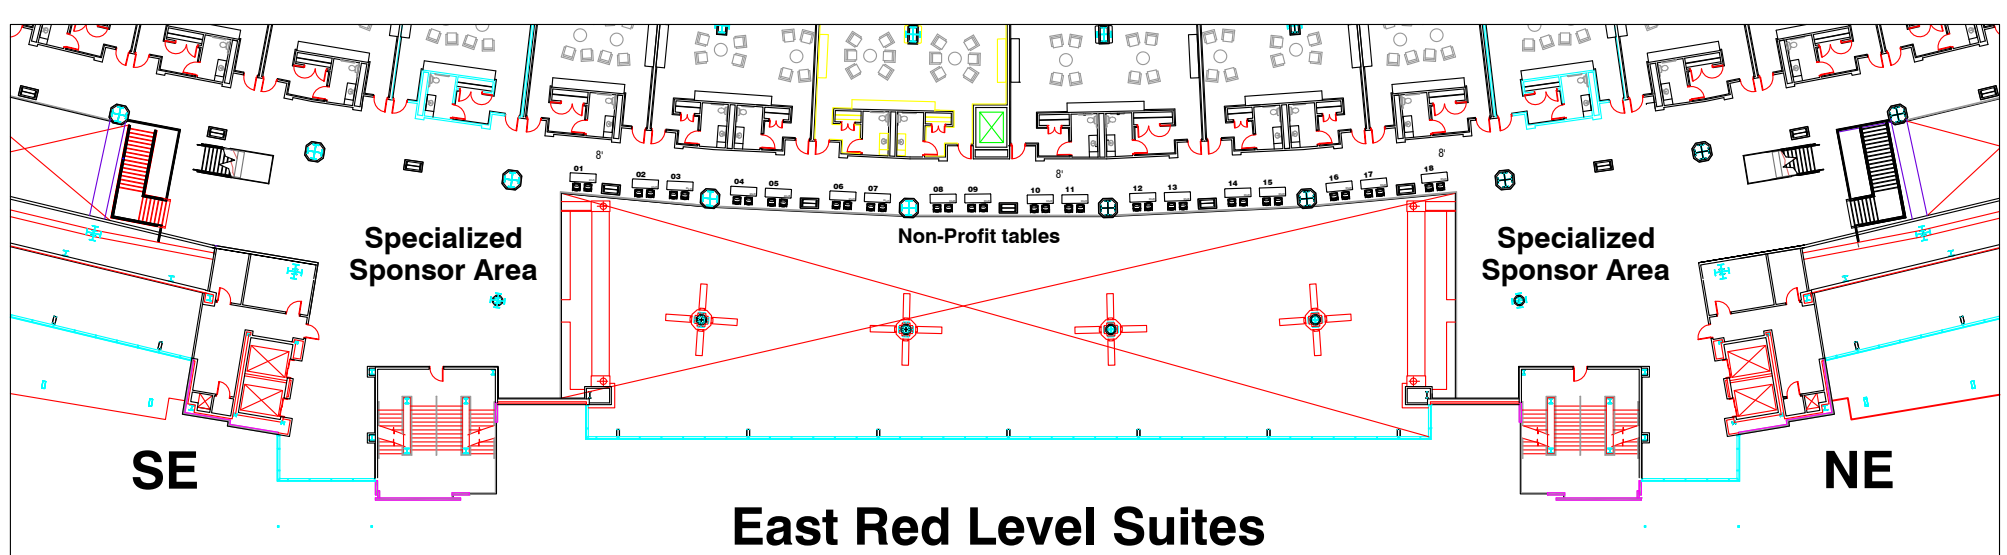

East Red Level Suites

18-6x2 tabletop exhibits
(NOT TO SCALE)

Putnam East Club
159-8x10 booths, 1-20x8 booth
Ceiling height varies (7'2"-8'11")
Aisle widths as noted

DRAWINGS AS OF 3/15/2023 CM