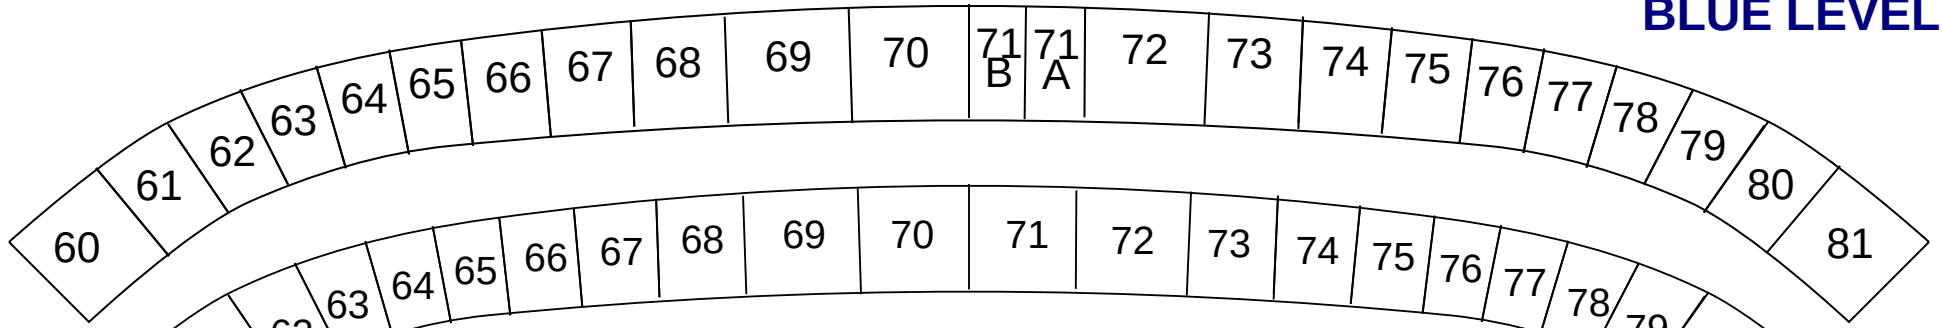

BLUE LEVEL

WEST SIDE

ABOVE KEYNOTE/LUNCH

Southwest
Mezzanine

Northwest
Mezzanine

RED LEVEL

ACCESS
ONLY
AT
CLUB LEVEL

Southeast
Mezzanine

Northeast
Mezzanine

RED LEVEL

EAST SIDE

ABOVE VENDORS

10
**RED
SUPER
SUITE**

10
**BLUE
SUPER
SUITE**

BLUE LEVEL