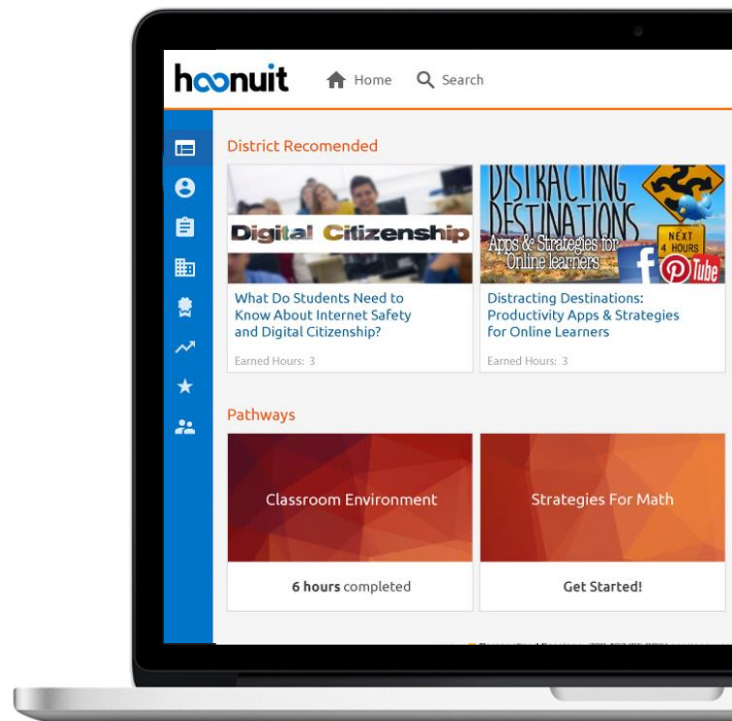

Hoonuit Professional Development

Online professional learning included in your MassCUE membership.

With your MassCUE membership, you have access to Hoonuit Professional Development – for free!

Log in to Hoonuit to gain access to a vast library of online learning resources relating to instructional practices, college and career readiness, student engagement, technology use, and more. Current MassCUE members will be sent login information starting at the beginning of September, and new members will receive information once they have joined.

Connect and Get Feedback

Collaborative tools to learn from other educators.

ProveIt.

Demonstrate Learning

Assessments and resources to monitor progress.

In addition to the personalized learning experience, you can document your professional learning with Hoonuit's reporting capabilities, assessments, and Certificates of Completion.