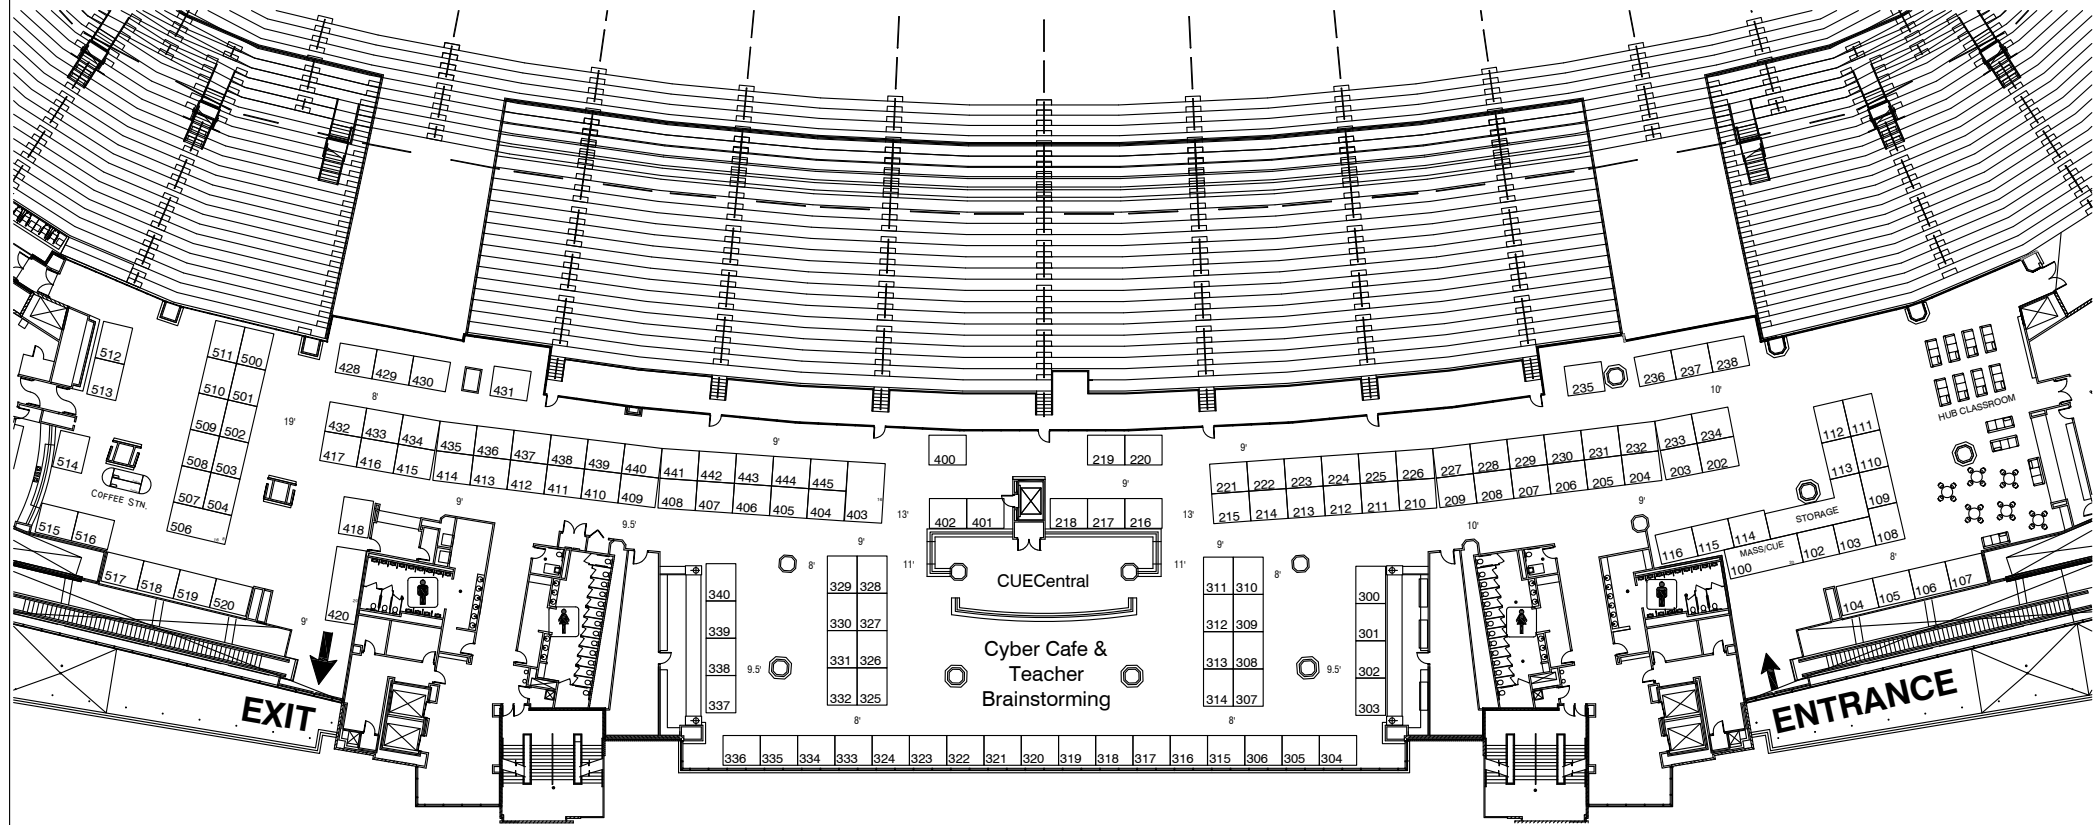

MassCUE and M.A.S.S. 2017 Annual Technology Conference
 October 25-26, 2017
 Gillette Stadium · Foxborough, Massachusetts

Block...Count

- 16x8.....1
- 10x16.....1
- 8x20.....2
- 8x10.....148

Putnam East Club

154-8x10 booth equiv.
 1-16x8 booth
 Ceiling height varies
 (7'2"-8'11")
 Aisle widths as noted

DRAWINGS AS OF 2/23/2017 CM