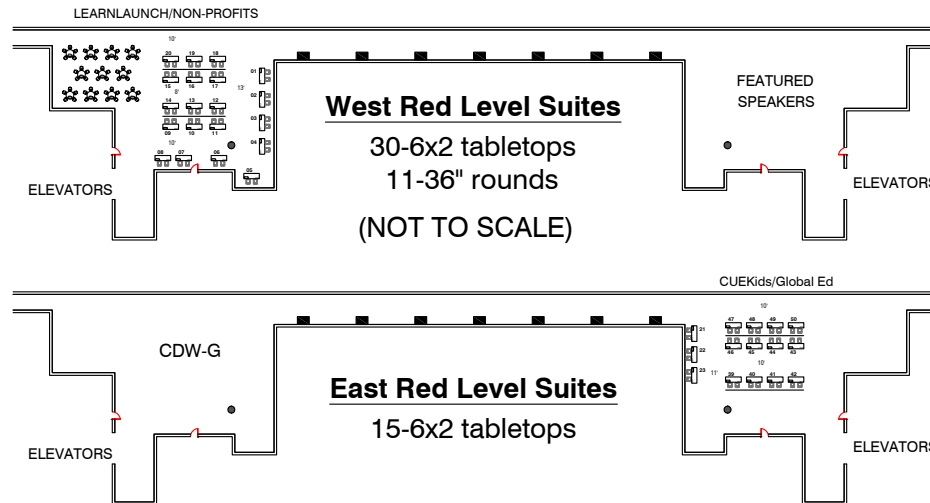

MassCUE and M.A.S.S. 2017 Annual Technology Conference
 October 25-26, 2017
 Gillette Stadium · Foxborough, Massachusetts

Block...Count

- 16x8.....1
- 10x16.....1
- 8x20.....2
- 8x10.....148

Putnam East Club

154-8x10 booth equiv.
 1-16x8 booth
 Ceiling height varies
 (7'2"-8'11")
 Aisle widths as noted

DRAWINGS AS OF 2/23/2017 CM