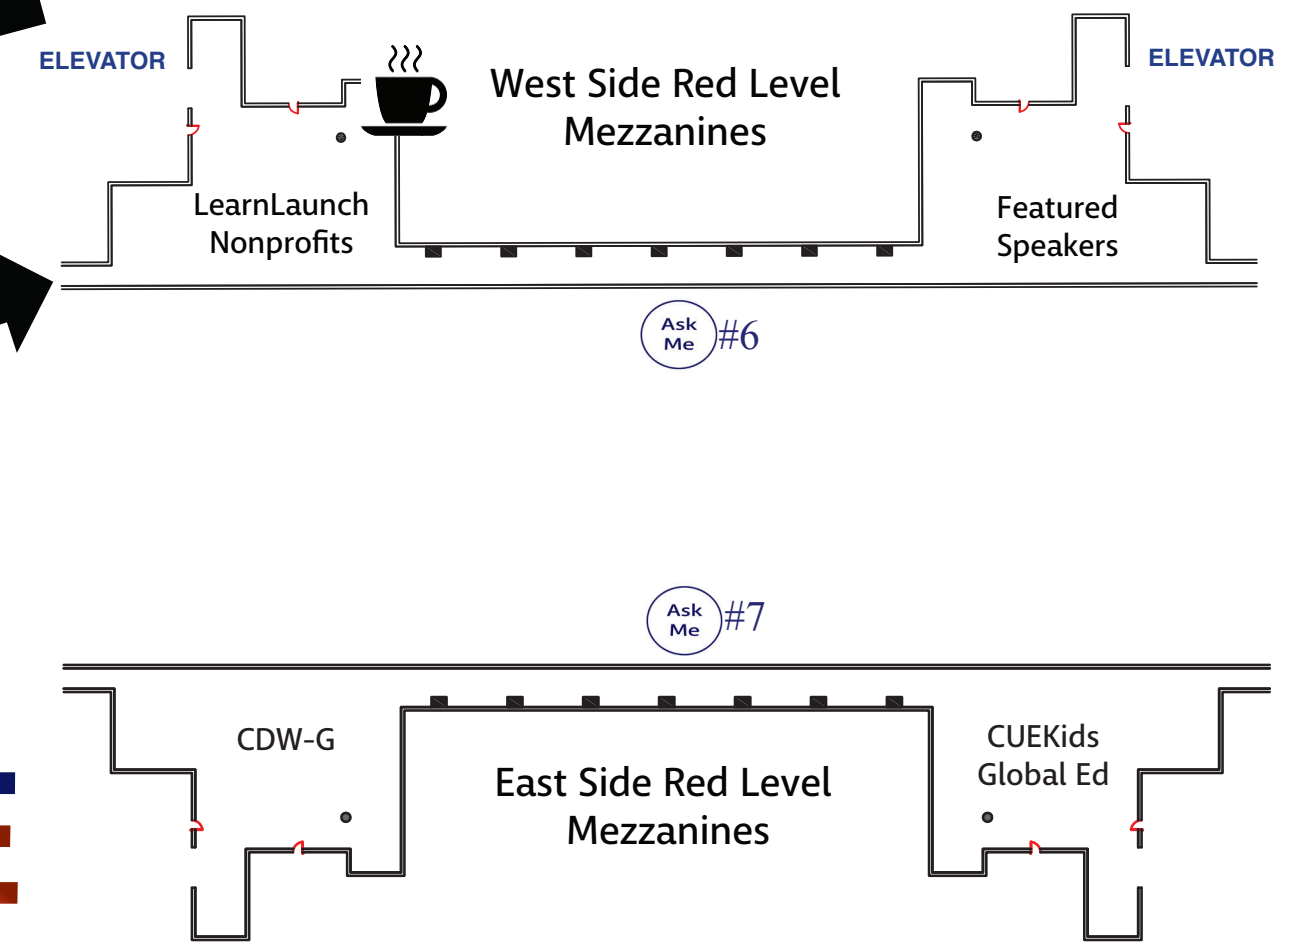

MAP KEY

- Information Desk (Ask Me icon)
- Restrooms (Restroom icon)
- Coffee Station (Coffee cup icon)

Conference Schedule

Conference Day 1: Wednesday, October 19, 2016		Conference Day 2: Thursday, October 20, 2016	
7:00 AM	Registration Opens	7:00 AM	Registration Opens
7:00 AM – 5:30 PM	Exhibit Hall Open	7:00 AM – 4:00 PM	Exhibit Hall Open
8:00 AM – 8:30 AM	Visit Exhibitors	8:00 AM – 8:30 AM	Visit Exhibitors
8:30 AM – 9:30 AM	KEYNOTE	8:30 AM – 9:30 AM	Visit Exhibitors
10:00 AM – 10:55 AM	Session 1 (55 Mins)	10:00 AM – 10:55 AM	CUEByte Speakers
10:15 AM – 12:45 PM	Long Session 1 (Morning)	10:15 AM – 12:45 PM	Session 5 (55 Mins)
11:15 AM – 12:10 PM	Session 2 (55 Mins)	11:15 AM – 12:10 PM	Long Session 3 (Morning)
12:00 PM – 1:45 PM	Lunch & Exhibits (75 Mins)	12:00 PM – 1:45 PM	Session 6 (55 Mins)
12:25 PM – 1:20 PM	Session 3 (55 Mins)	12:25 PM – 1:20 PM	Lunch & Exhibits (75 Mins)
1:40 PM – 4:10 PM	Long Session 2 (Afternoon)	1:40 PM – 4:10 PM	Session 7 (55 Mins)
2:00 PM – 2:55 PM	Session 4 (55 Mins)	2:00 PM – 2:55 PM	Long Session 4 (Afternoon)
3:15 PM – 5:30 PM	Movie: Beyond Measure	4:10 PM – 5:30 PM	Session 8 (55 Mins)
4:10 PM – 5:30 PM	Visit Exhibitors		Visit Exhibitors

EXIT
Escalators
down only

Ask Me #2
Elevators to
Red and Blue
Levels

**Pro AV
Teacher
Brainstorming**

Ask Me #2
Elevators to
Red and Blue
Levels

ENTRANCE
Escalator up
from Registration
NO EXIT

SPRING LEADERSHIP CONFERENCE
Leveraging Technology to Empower the Whole Child
March 10, 2017
College of the Holy Cross

MAP KEY

- Information Desk
- Restrooms
- Coffee Station