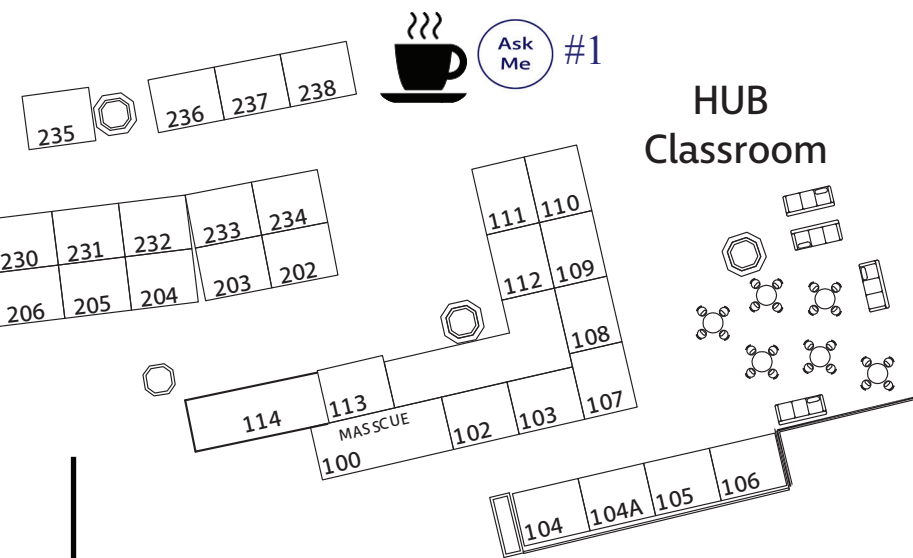

MAP KEY

- Information Desk (Ask Me icon)
- Restrooms (Restroom icon)
- Coffee Station (Coffee cup icon)

Conference Schedule

Conference Day 1: Wednesday, October 19, 2016		Conference Day 2: Thursday, October 20, 2016	
7:00 AM	Registration Opens	7:00 AM	Registration Opens
7:00 AM – 5:30 PM	Exhibit Hall Open	7:00 AM – 4:00 PM	Exhibit Hall Open
8:00 AM – 8:30 AM	Visit Exhibitors	8:00 AM – 8:30 AM	Visit Exhibitors
8:30 AM – 9:30 AM	KEYNOTE	8:30 AM – 9:30 AM	Visit Exhibitors
10:00 AM – 10:55 AM	Session 1 (55 Mins)	10:00 AM – 10:55 AM	CUEByte Speakers
10:15 AM – 12:45 PM	Long Session 1 (Morning)	10:15 AM – 12:45 PM	Session 5 (55 Mins)
11:15 AM – 12:10 PM	Session 2 (55 Mins)	11:15 AM – 12:10 PM	Long Session 3 (Morning)
12:00 PM – 1:45 PM	Lunch & Exhibits (75 Mins)	12:00 PM – 1:45 PM	Session 6 (55 Mins)
12:25 PM – 1:20 PM	Session 3 (55 Mins)	12:25 PM – 1:20 PM	Lunch & Exhibits (75 Mins)
1:40 PM – 4:10 PM	Long Session 2 (Afternoon)	1:40 PM – 4:10 PM	Session 7 (55 Mins)
2:00 PM – 2:55 PM	Session 4 (55 Mins)	2:00 PM – 2:55 PM	Long Session 4 (Afternoon)
3:15 PM – 5:30 PM	Movie: Beyond Measure	4:10 PM – 5:30 PM	Session 8 (55 Mins)
4:10 PM – 5:30 PM	Visit Exhibitors		Visit Exhibitors

EXIT
Escalators
down only

Ask Me #2
Elevators to
Red and Blue
Levels

**Pro AV
Teacher
Brainstorming**

Ask Me #2
Elevators to
Red and Blue
Levels

ENTRANCE
Escalator up
from Registration
NO EXIT

SPRING LEADERSHIP CONFERENCE
Leveraging Technology to Empower the Whole Child
March 10, 2017
College of the Holy Cross

MAP KEY

- Information Desk
- Restrooms
- Coffee Station