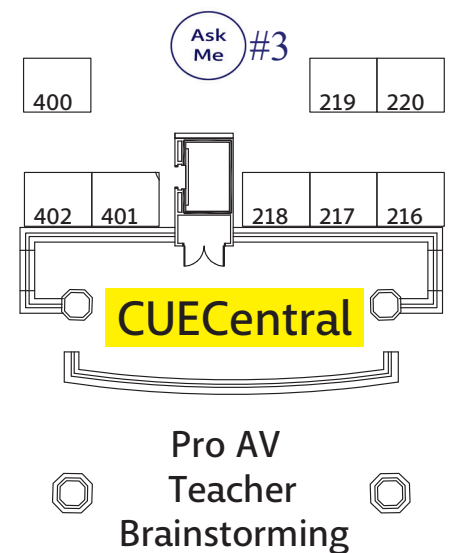

MAP KEY

- Information Desk (Ask Me icon)
- Restrooms (Restroom icon)
- Coffee Station (Coffee cup icon)

Conference Schedule

Conference Day 1: Wednesday, October 19, 2016		Conference Day 2: Thursday, October 20, 2016	
7:00 AM	Registration Opens	7:00 AM	Registration Opens
7:00 AM – 5:30 PM	Exhibit Hall Open	7:00 AM – 4:00 PM	Exhibit Hall Open
8:00 AM – 8:30 AM	Visit Exhibitors	8:00 AM – 8:30 AM	Visit Exhibitors
8:30 AM – 9:30 AM	KEYNOTE	8:30 AM – 9:30 AM	Visit Exhibitors
10:00 AM – 10:55 AM	Session 1 (55 Mins)	10:00 AM – 10:55 AM	CUEByte Speakers
10:15 AM – 12:45 PM	Long Session 1 (Morning)	10:15 AM – 12:45 PM	Session 5 (55 Mins)
11:15 AM – 12:10 PM	Session 2 (55 Mins)	11:15 AM – 12:10 PM	Long Session 3 (Morning)
12:00 PM – 1:45 PM	Lunch & Exhibits (75 Mins)	12:00 PM – 1:45 PM	Session 6 (55 Mins)
12:25 PM – 1:20 PM	Session 3 (55 Mins)	12:25 PM – 1:20 PM	Lunch & Exhibits (75 Mins)
1:40 PM – 4:10 PM	Long Session 2 (Afternoon)	1:40 PM – 4:10 PM	Session 7 (55 Mins)
2:00 PM – 2:55 PM	Session 4 (55 Mins)	2:00 PM – 2:55 PM	Long Session 4 (Afternoon)
3:15 PM – 5:30 PM	Movie: Beyond Measure	4:10 PM – 5:30 PM	Session 8 (55 Mins)
4:10 PM – 5:30 PM	Visit Exhibitors		Visit Exhibitors

EXIT
Escalators
down only

Ask Me #2
Elevators to
Red and Blue
Levels

**Pro AV
Teacher
Brainstorming**

Ask Me #2
Elevators to
Red and Blue
Levels

ENTRANCE
Escalator up
from Registration
NO EXIT

SPRING LEADERSHIP CONFERENCE
Leveraging Technology to Empower the Whole Child
March 10, 2017
College of the Holy Cross