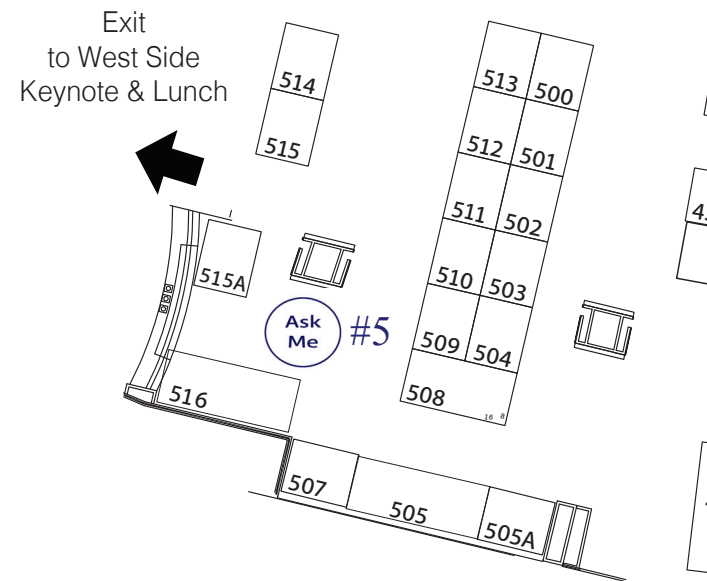

EXIT
Escalators
down only