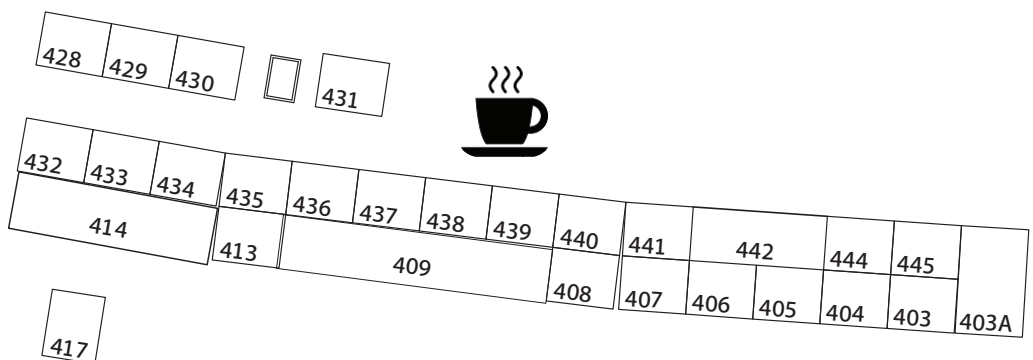

Ask Me #2
Elevators to
Red and Blue
Levels