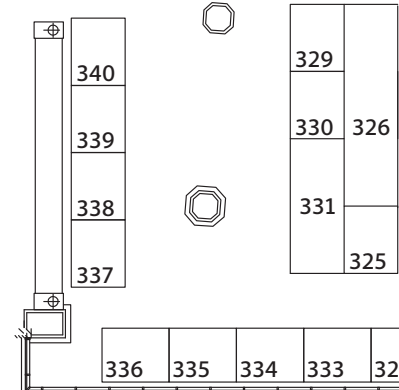

**Pro AV
Teacher
Brainstorming**