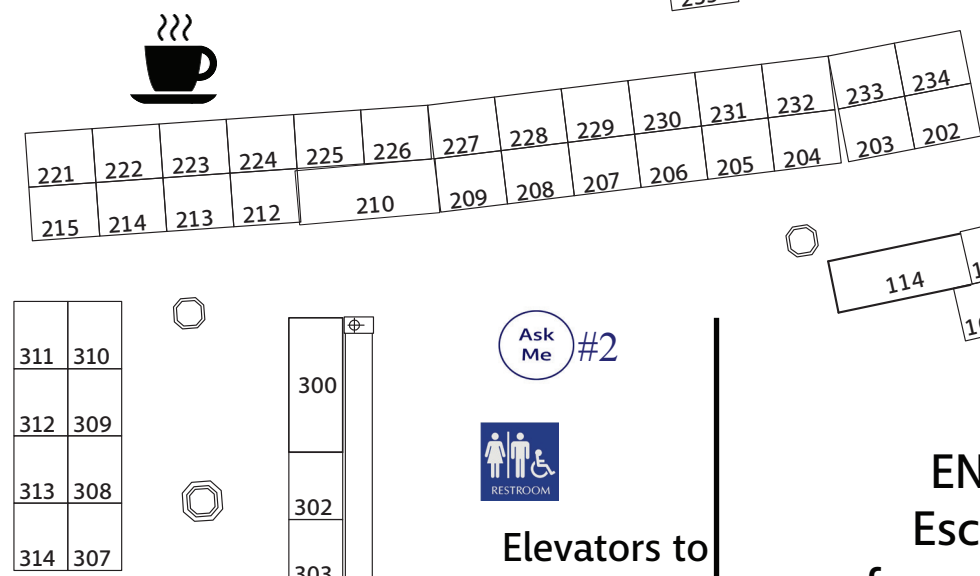

MAP KEY

- Information Desk (Ask Me icon)
- Restrooms (Restroom icon)
- Coffee Station (Coffee cup icon)

Conference Schedule

Conference Day 1: Wednesday, October 19, 2016		Conference Day 2: Thursday, October 20, 2016	
7:00 AM	Registration Opens	7:00 AM	Registration Opens
7:00 AM – 5:30 PM	Exhibit Hall Open	7:00 AM – 4:00 PM	Exhibit Hall Open
8:00 AM – 8:30 AM	Visit Exhibitors	8:00 AM – 8:30 AM	Visit Exhibitors
8:30 AM – 9:30 AM	KEYNOTE	8:30 AM – 9:30 AM	Visit Exhibitors
10:00 AM – 10:55 AM	Session 1 (55 Mins)	10:00 AM – 10:55 AM	CUEByte Speakers
10:15 AM – 12:45 PM	Long Session 1 (Morning)	10:15 AM – 12:45 PM	Session 5 (55 Mins)
11:15 AM – 12:10 PM	Session 2 (55 Mins)	11:15 AM – 12:10 PM	Long Session 3 (Morning)
12:00 PM – 1:45 PM	Lunch & Exhibits (75 Mins)	12:00 PM – 1:45 PM	Session 6 (55 Mins)
12:25 PM – 1:20 PM	Session 3 (55 Mins)	12:25 PM – 1:20 PM	Lunch & Exhibits (75 Mins)
1:40 PM – 4:10 PM	Long Session 2 (Afternoon)	1:40 PM – 4:10 PM	Session 7 (55 Mins)
2:00 PM – 2:55 PM	Session 4 (55 Mins)	2:00 PM – 2:55 PM	Long Session 4 (Afternoon)
3:15 PM – 5:30 PM	Movie: Beyond Measure	4:10 PM – 5:30 PM	Session 8 (55 Mins)
4:10 PM – 5:30 PM	Visit Exhibitors		Visit Exhibitors

EXIT
Escalators
down only

Ask Me #2
Elevators to
Red and Blue
Levels

**Pro AV
Teacher
Brainstorming**

Ask Me #2
Elevators to
Red and Blue
Levels

ENTRANCE
Escalator up
from Registration
NO EXIT

SPRING LEADERSHIP CONFERENCE
Leveraging Technology to Empower the Whole Child
March 10, 2017
College of the Holy Cross

MAP KEY

- Information Desk
- Restrooms
- Coffee Station